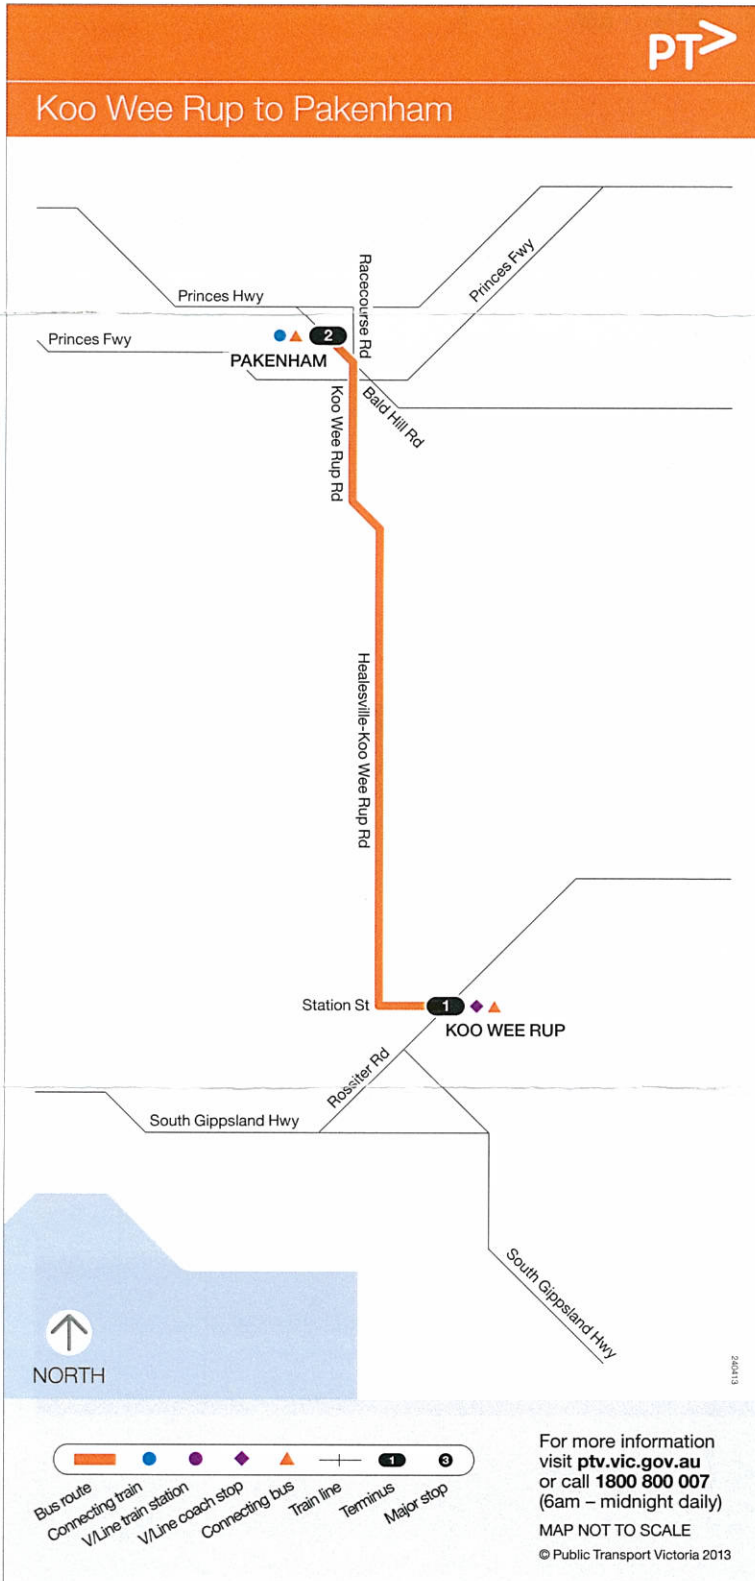

Koo Wee Rup

Koo Wee Rup to Pakenham

Description of route

Koo Wee Rup to Pakenham

Departs from Koo Wee Rup bus and coach interchange and travels via Rossiter Rd, Healesville-Koo Wee Rup Rd, Koo Wee Rup Rd, Racecourse Rd, Railway Av, Henry St and Station St to the terminus at Pakenham Station in Station St.

Pakenham to Koo Wee Rup

Departs from the terminus at Pakenham Station in Station St and travels via Main St, Bald Hill Rd, Racecourse Rd, Koo Wee Rup Rd, Healesville-Koo Wee Rup Rd and Rossiter Rd to the terminus at Koo Wee Rup bus and coach interchange.

Major stops

1. **Koo Wee Rup** – bus and coach interchange, Rossiter Rd
2. **Pakenham Station** – Station St

Customers please note

- ▶ Times shown with 'S' operate on school days only.
- ▶ There is no service on public holidays.
- ▶ From time to time, bus schedules may change or be delayed without notice due to unforeseen circumstances.
- ▶ Timetables are correct at the time of printing but may be subject to change. For more information visit ptv.vic.gov.au or call 1800 800 007 6am – midnight daily.

Saturday and Sunday Pakenham to Koo Wee Rup

	AM	PM	PM											
Pakenham Station	11.54	3.14	6.39											
Koo Wee Rup	12.11	3.31	6.56											
Connecting V/Line coach departs to Leongatha/Yarram	12.16	4.06	7.01											
Connecting V/Line coach departs to Cowes/Wonthaggi	12.17	4.07	7.02											